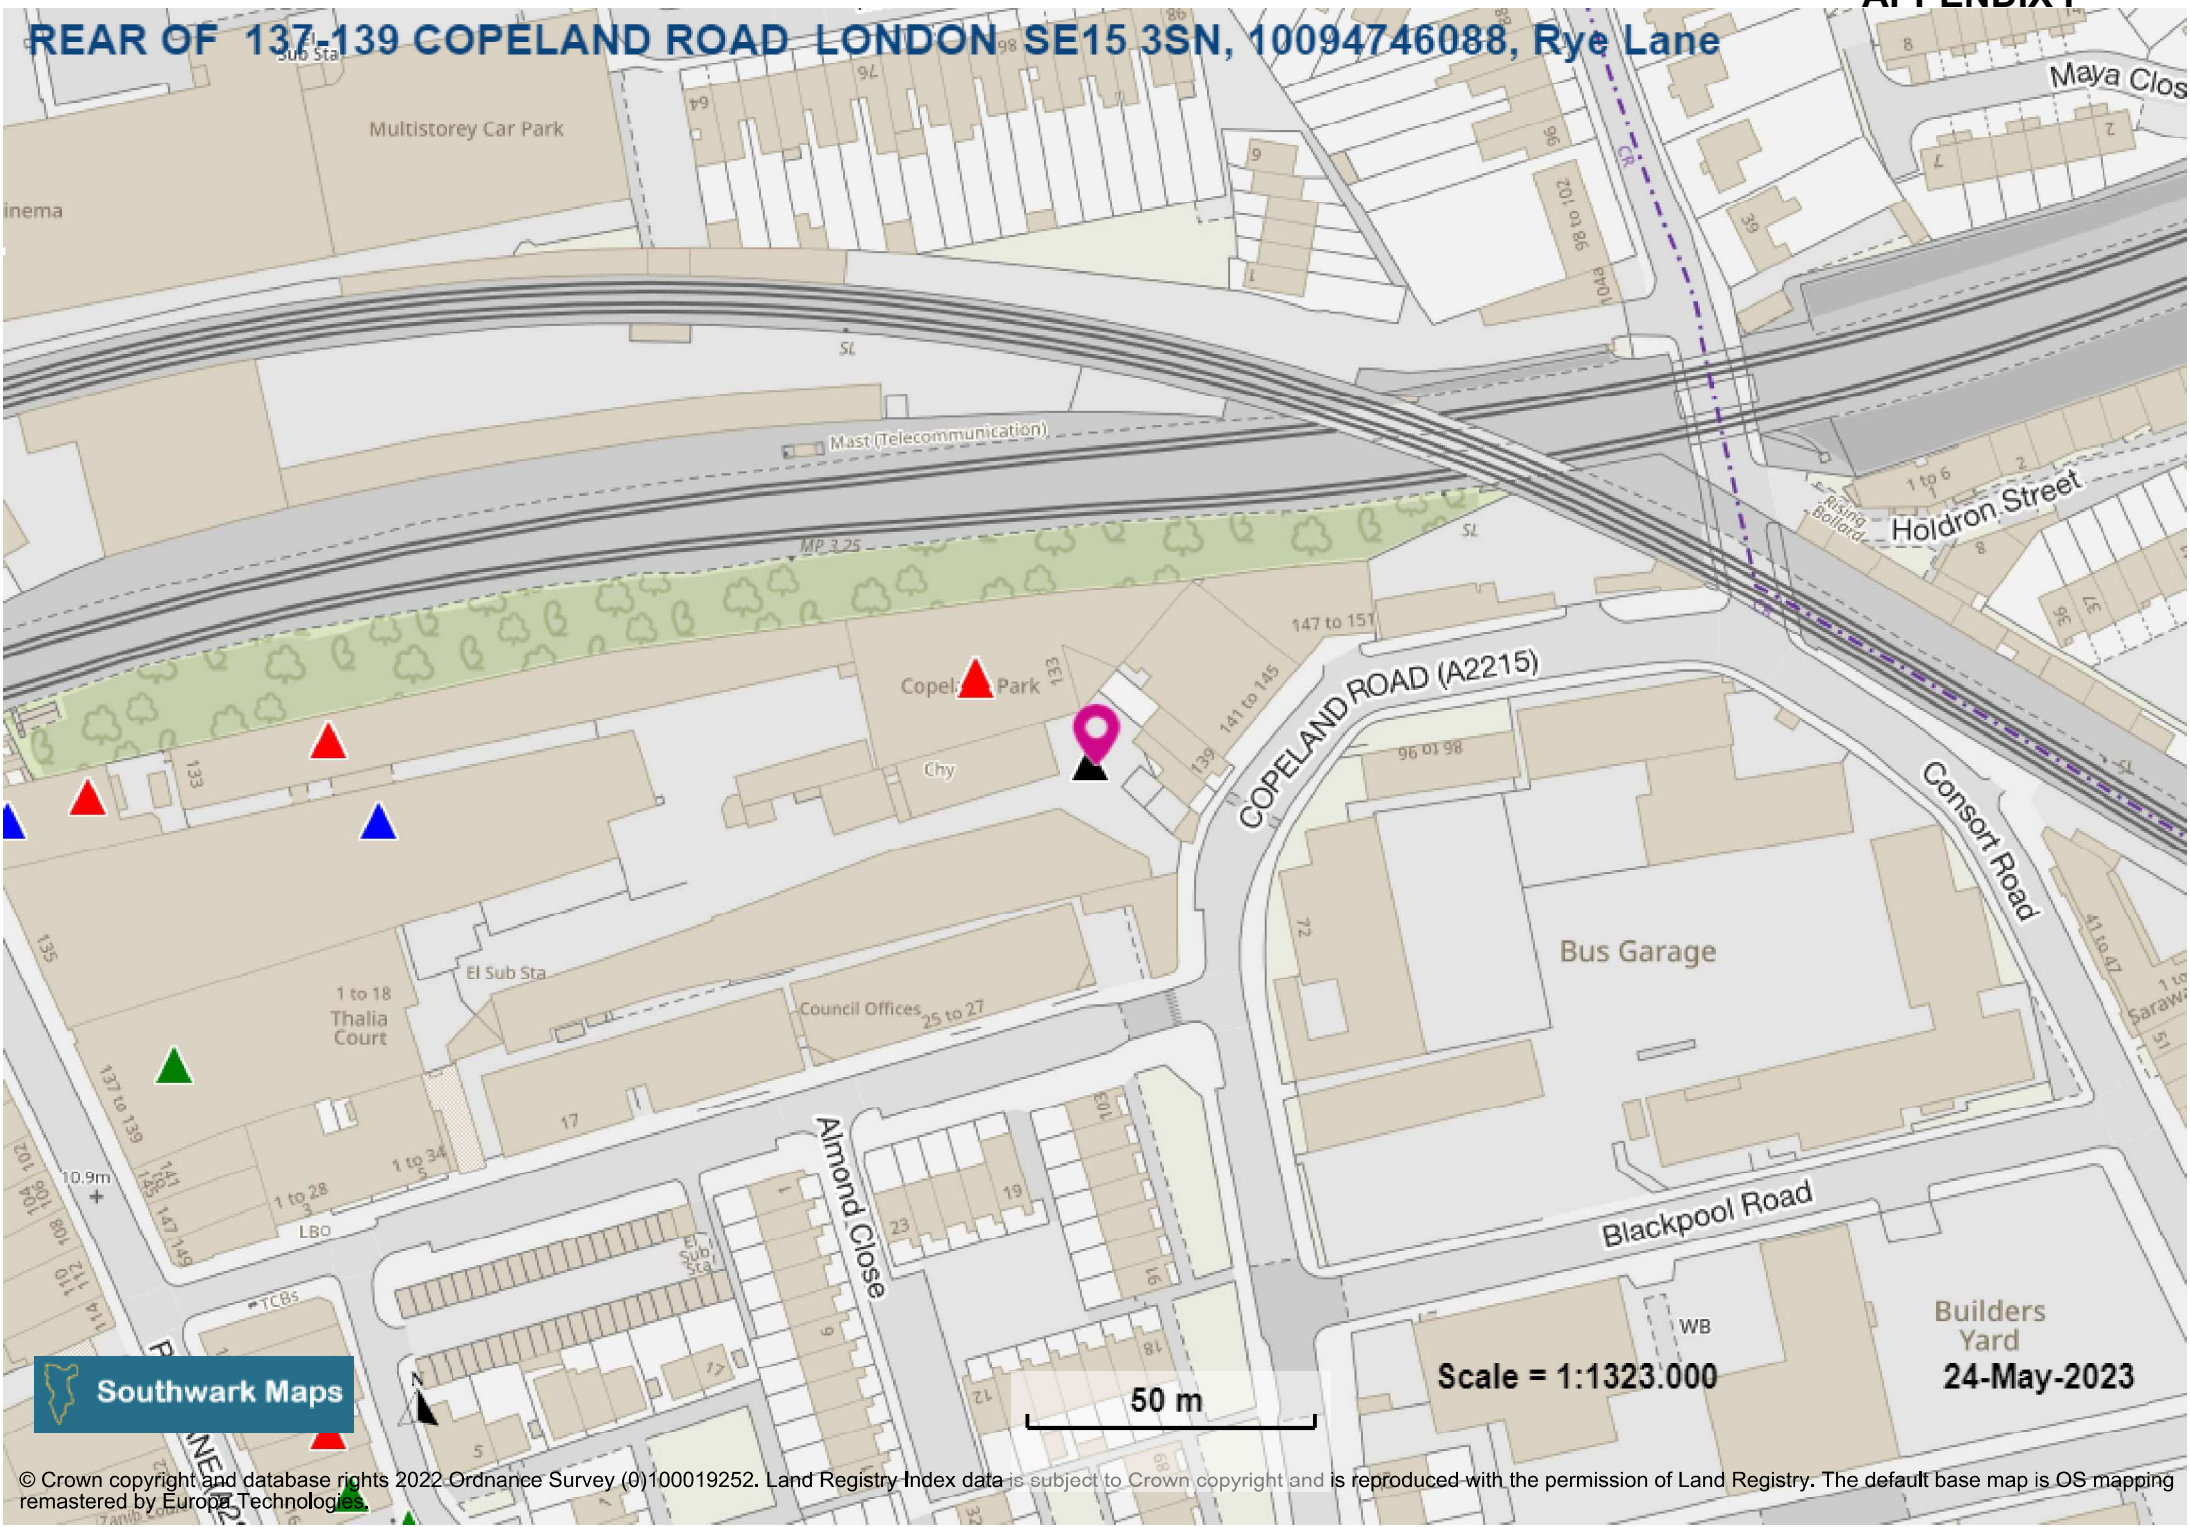

REAR OF 137-139 COPELAND ROAD LONDON SE15 3SN, 10094746088, Rye Lane

Southwark Maps

50 m

Scale = 1:1323,000

Builders Yard
24-May-2023